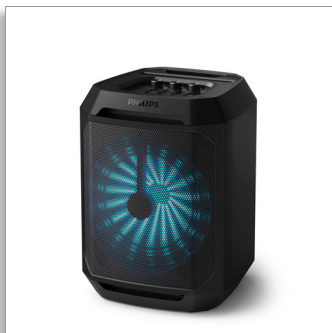

Philips  
Bluetooth party speaker

### Party light

True Wireless dual connect  
Karaoke input with echo effect  
Built-in rechargeable battery

TAX2208

## Get the party started

This Bluetooth party speaker kicks your party into gear. With a party light and karaoke function, you can also connect two speakers wirelessly for amazing stereo sound. Up to 7 hours of play time also lets you move the celebrations outside.

## Bluetooth party speaker

Party light True Wireless dual connect, Karaoke input with echo effect, Built-in rechargeable battery