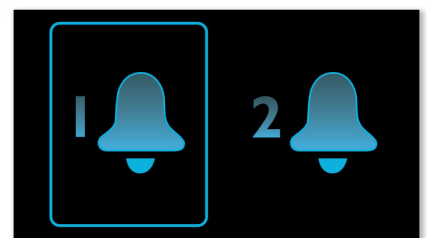

Dual alarm

The Philips audio system comes with two alarm times. Set one alarm time to wake you up and the other time to wake up your partner.

Battery back-up

Battery back-up ensures memory of time during power failure