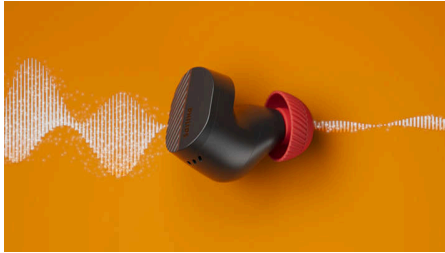

Highlights

Noise Cancelling Pro

Busy gym? Windy park? Adaptive noise cancellation quickly reacts to your surroundings to suppress external noise, including wind, in real time. If your run takes you near busy roads, you can tap an earbud to activate Awareness Mode and let outside sounds in.