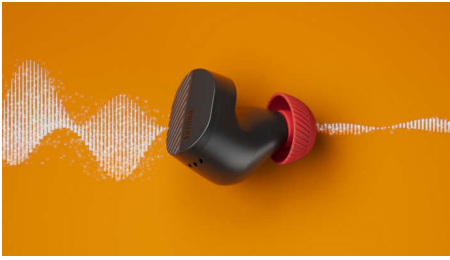

True Wireless Headphones

Detailed, natural sound Noise Cancelling Pro, Clearer calls on the go, Reliable in-ear fit

Highlights

Noise Cancelling Pro

Busy gym? Windy park? Adaptive noise cancellation quickly reacts to your surroundings to suppress external noise, including wind, in real time. If your run takes you near busy roads, you can tap an earbud to activate Awareness Mode and let outside sounds in.