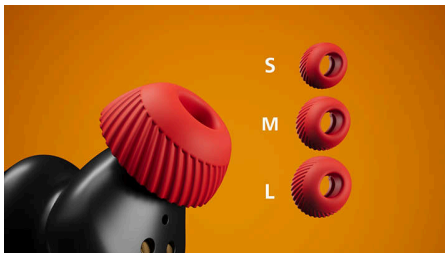

Clearer calls on the go

When you're on a call, a dedicated mic picks up the sound of your voice while an AI algorithm removes background noise from the world around you. The person you're speaking to will hear you, not the traffic or the chatter of people standing next to you!

Reliable in-ear fit

Doesn't matter how you move, these buds stay put. The silicone ear tips feature a textured grip pattern, which helps the earbuds stay in your

ears and makes them easy to hold with sweaty hands. The surface of the earbuds is reflective, which can help with visibility at night.