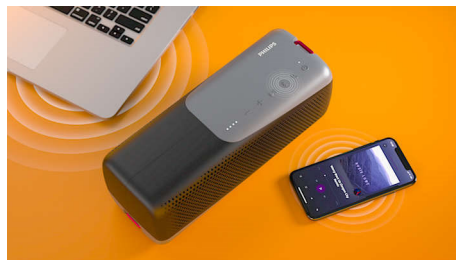

24 hours play time

Cranking up the tunes? This speaker can keep going as long as you can. You get up to 24 hours of play time from a fully charged speaker, and the power bank function lets you charge connected devices without stopping the music.

IP67 dust/water protection

From the trail to the beach to the pool—an IP67 rating ensures this speaker can go anywhere. The detachable lanyard makes carrying easy, and a Bluetooth range of up to 20 m means you won't miss a beat. Even if your phone is a long way from the speaker.

Bluetooth multipoint

Mix and match your workout playlists! With Bluetooth multipoint connectivity, you can connect up to two smart devices to this speaker simultaneously—and take turns pumping up the tunes. If a call comes in, the built-in mic lets you take it without disconnecting your phone from the speaker.

Easy control

Buttons on the speaker's outer case let you control volume, music playback, stereo pairing, and Bluetooth. Want to tell your phone to play a certain song? Press and hold the play/pause button to talk to your voice assistant.