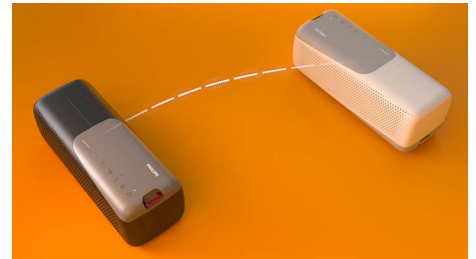

IP67 dust/water protection

From the trail to the beach to the pool—an IP67 rating ensures this speaker can go anywhere. The detachable lanyard makes carrying easy, and a Bluetooth range of up to 20 m means you won't miss a beat. Even if your phone is a long way from the speaker.

Bluetooth multipoint

Mix and match your workout playlists! With Bluetooth multipoint connectivity, you can connect up to two smart devices to this speaker simultaneously—and take turns pumping up the tunes. If a call comes in, the built-in mic lets you take it without disconnecting your phone from the speaker.

Easy control

Buttons on the speaker's outer case let you control volume, music playback, stereo pairing, and Bluetooth. Want to tell your phone to play a certain song? Press and hold the play/pause button to talk to your voice assistant.