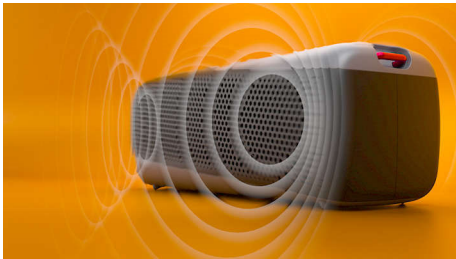

Wireless speaker
IP67 dust/water protection Big sound, Built-in mic for calls, Up to 24 hours of music

TAS7807B/00

Highlights

Big sound

From parks to campsites—bring the music you love wherever you go! Two 70 mm woofers and two tweeters give you big, clear sound, and this speaker looks awesome too. Want to rock even harder? Pair two speakers for party-starting stereo.