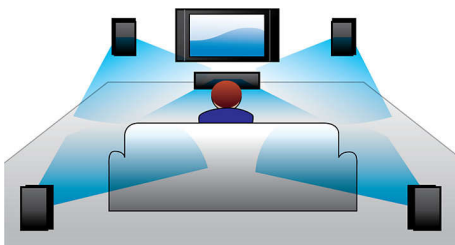

Dolby TrueHD and DTS-HD

Dolby TrueHD and DTS-HD Master Audio Essential deliver the finest sound from your Blu-ray Discs. Audio reproduced is virtually indistinguishable from the studio master, so

you hear what the creators intended for you to hear. Dolby TrueHD and DTS-HD Master Audio Essential complete your high definition entertainment experience.