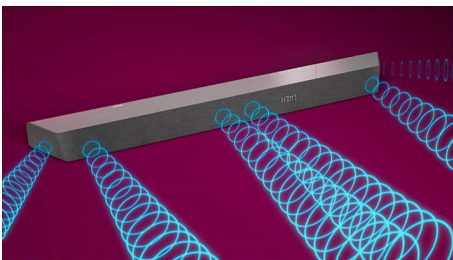

Wider soundstage

Widen the sound! Two extra tweeter speakers at either end of the soundbar broaden the audio to give you a clear separation of instruments. Pick them out easily and hear every instrument in the orchestra like you're really in the hall!