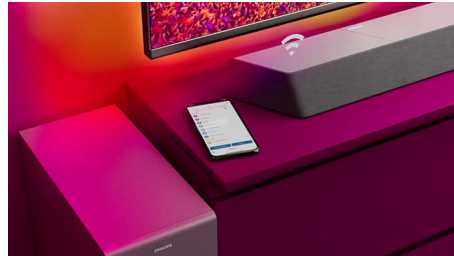

Philips Wireless Home System

This Play-Fi-compatible soundbar gives perfect home-cinema sound. Connect the soundbar to any external and smart devices in your home. DTS Play-Fi connectivity and the Philips Sound App let you play your sounds throughout your home Wi-Fi network.