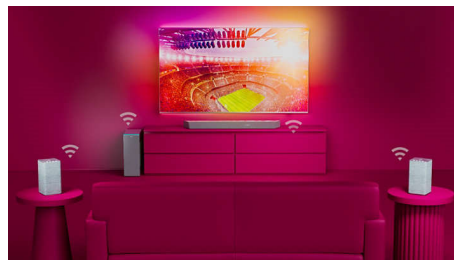

### Stadium EQ Mode

Experience the excitement of live sports, right there in your living room. Stadium EQ Mode immerses you in ambient crowd noise, as if you were sitting in the stadium! Be thrilled by every crucial moment and still hear crystal-clear commentary.

### DTS Play-Fi Home Theatre

This Play-Fi-compatible soundbar gives perfect home-cinema sound. It streams perfectly synced, high-quality audio between any compatible speakers, TVs and soundbars, creates a true surround-sound that elevate your home audio experience.