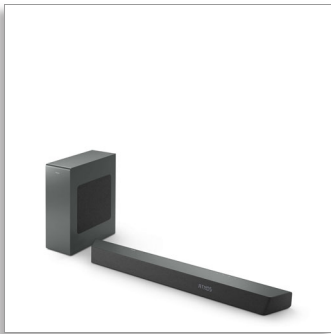

Philips  
Soundbar 3.1 with wireless  
subwoofer

600 W max. Wireless subwoofer  
Dolby Atmos. Cinema Experience  
Play-Fi. Home Sound Made Easy  
Connects with voice assistants

TAB8507B

## The One that brings the cinema home

The One Soundbar with wireless subwoofer gives you the true cinema experience. Dedicated centre-channel speakers provide great vocal clarity and Dolby Atmos delivers incredible, immersive surround sound.

### Easy control. Distinctive looks.

- Two angled speakers for wider sound
- Connects to your favourite voice assistant-enabled devices
- Easily connect to your favourite sources
- HDMI 4K pass through for Ultra HD Audio