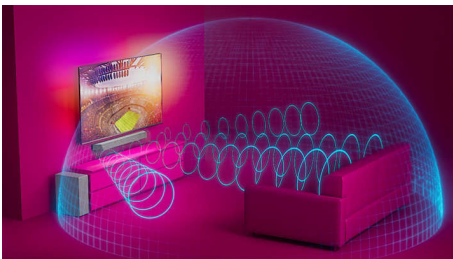

### 3.1 channels. 600 W max power

This soundbar brings max 600 W (300 W RMS at 10% THD) of powerful and rich sound to everything you watch. 3.1 channels fill any room with spellbinding soundtracks, thunderous effects, and crystal clear dialogue. The wireless subwoofer adds impact to every explosion and every beat.

### Dolby Atmos®

Increase the drama no matter what you watch. This Dolby Atmos-compatible soundbar reproduces depth as well as height, creating virtual three-dimensional surround sound that flows above and around you.