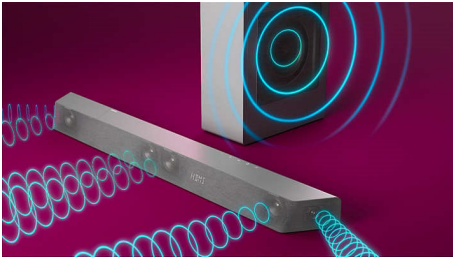

Soundbar 3.1 with wireless subwoofer
600 W max. Wireless subwoofer Dolby Atmos. Cinema Experience, Play-Fi. Home Sound Made Easy, Connects with voice assistants

Highlights

3.1 channels. 600 W max power

This soundbar brings max 600 W (300 W RMS at 10% THD) of powerful and rich sound to everything you watch. 3.1 channels fill any room with spellbinding soundtracks, thunderous effects, and crystal clear dialogue. The wireless subwoofer adds impact to every explosion and every beat.