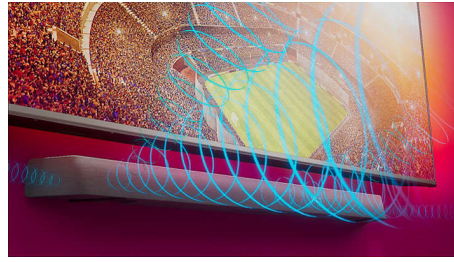

Stadium EQ Mode

Experience the excitement of live sports, right there in your living room. Stadium EQ Mode immerses you in ambient crowd noise, as if you were sitting in the stadium! Be thrilled by every crucial moment and still hear crystal-clear commentary.