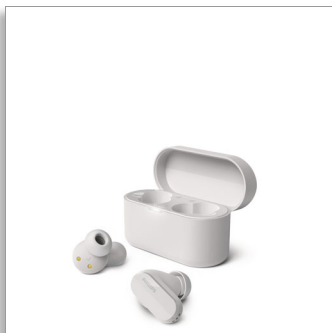

### Natural sound

Noise Canceling  
Clearer calls on the go  
Bluetooth LE Audio

TAT3508WT