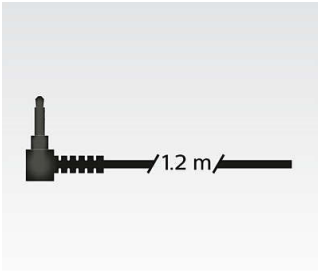

Headphones with mic
40mm drivers/closed-back On-ear, Breathable ear cushions, Compact folding

SHL3265DG/00

Highlights

1.2m long cable

1.2m long cable is ideal for outdoor use

2000mW high power handling

High power handling offers high performance whatever the volume or source. Delivery is clear and distortion free even at high volumes or high audio input power levels.