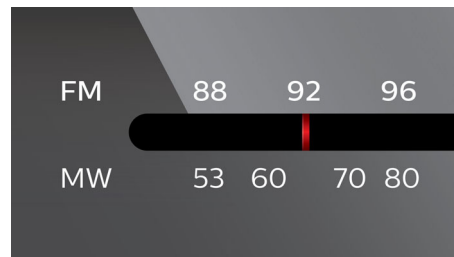

FM/MW tuner

FM/MW (AM) stereo tuner

Line-in connection

MP3 line-in connectivity allows direct playback of MP3 content via your audio system. By simply connecting your portable MP3 player to the audio system via its built-in line-in jack, you can enjoy superb sound quality while playing your favorite music from your portable MP3 player.

Specifications

Audio playback

- Playback media: CD, CD-R, CD-RW
- Disc playback modes: fast forward/backward, next/previous track search, repeat/shuffle/program

Tuner/Reception/Transmission

- Tuner bands: FM, MW
- Antenna: FM antenna

Sound

- Sound enhancement: Dynamic Bass Boost
- Sound system: stereo
- Volume control: rotary (analogue)
- Output power: 2 x 1 W RMS

Loudspeakers

- No. of built-in speakers: 2
- Speaker grille finishing: metal

Connectivity

- MP3 Link: 3.5mm stereo line in

Power

- Battery type: C size (LR14)
- Battery voltage: 1.5 V
- Number of batteries: 6
- Power type: AC Input

Accessories

- Cables/Connection: power cord
- Others: User Manual
- Warranty: Warranty Certificate

Convenience

- Loader type: top

Dimensions

- Gross weight: 2.1 kg
- Packaging depth: 264 mm
- Packaging height: 155 mm
- Packaging width: 284 mm
- Weight: 1.7 kg
- Main unit depth: 245 mm
- Main unit height: 123 mm
- Main unit width: 262 mm

Issue date 2015-01-22

Version: 1.0.12

12 NC: 8670 000 37846
EAN: 87 12581 40254 9

© 2015 Koninklijke Philips N.V.
All Rights reserved.

Specifications are subject to change without notice.
Trademarks are the property of Koninklijke Philips N.V.
or their respective owners.

www.philips.com