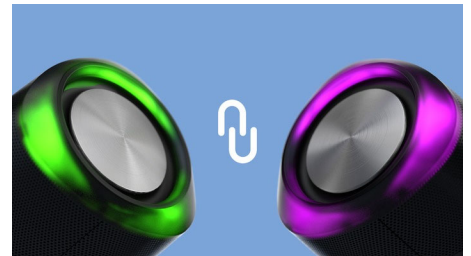

Play it loud. Pair for stereo

Twin passive radiators deliver strong bass and sound stays clear even at high volume. Want to make the party even bigger? Pair with an identical speaker for stereo sound. LED lights at each end of the speaker flash in time with the tunes.

Audio-in for easy connection

Want to connect to an external audio source like a turntable or MP3 player? The audio-in socket at the back of the speaker lets you connect to almost any electronic device.

Issue date 2022-05-09

Version: 10.1.2

12 NC: 8670 001 62843
EAN: 48 95229 10222 4

© 2022 Koninklijke Philips N.V.
All Rights reserved.

Specifications are subject to change without notice.
Trademarks are the property of Koninklijke Philips N.V.
or their respective owners.

www.philips.com