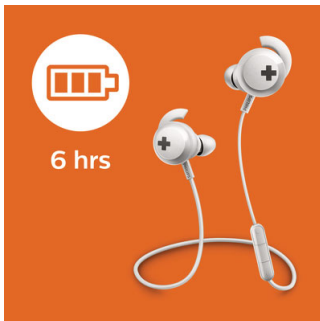

6-hour playtime

With 6 hours of playtime, you'll have enough power to keep your music going all day.

Handsfree calls

An easy-to-use remote control allows you to play or pause tracks and answer calls with a simple push of a button.