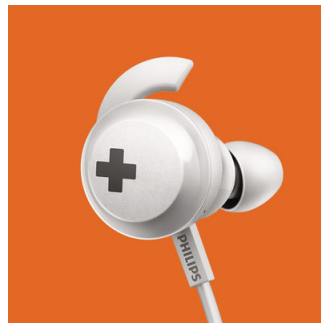

Secure wing tips

The wing tips provide a little extra push for a better, more secure fit that never falls out.