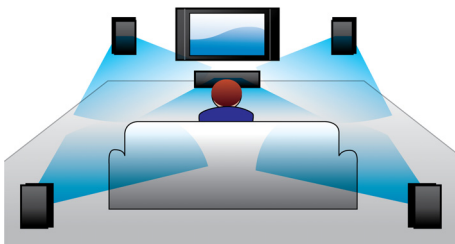

PHILIPS

Highlights

300W RMS power

300W RMS power delivers great sound for movies and music

Dolby Digital

Because Dolby Digital, the world's leading digital multi-channel audio standards, make use of the way the human ear naturally processes sound, you experience superb quality surround sound audio with realistic spatial cues.

HDMI for HD movies

HDMI is a direct digital connection that can carry digital HD video as well as digital multichannel audio. By eliminating the conversion to analog signals it delivers perfect picture and sound quality, completely free from noise. Movies in standard definition can now be enjoyed in true high definition resolution - ensuring more details and more true-to-life pictures.