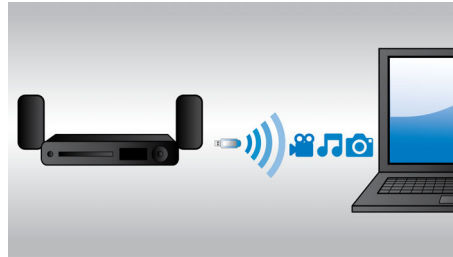

- Full HD 3D Blu-ray for a truly immersive 3D movie experience
- Built-in Wi-Fi to enjoy your connected media wirelessly
- Bluetooth wireless music streaming from your music devices

Designed to enhance your cinema at home

PHILIPS

Highlights

Crystal Clear Sound

Crystal Clear Sound for super clarity and realism

1000 W RMS power

1000 W RMS power delivers great sound for movies and music

Full HD 3D Blu-ray

Be enthralled by 3D movies in your own living room on a Full HD 3D TV. Active 3D uses the latest generation of fast switching displays for real life depth and realism in full 1080 x 1920 HD resolution. Watching these images through special glasses with right and left lenses that are timed to open and close in synchrony with alternating images creates the full HD 3D viewing experience in your home cinema. Premium 3D movie releases on Blu-ray offer a wide, high-quality selection of content. Blu-ray also delivers uncompressed surround sound for an unbelievably real audio experience.

Built-in Wi-Fi

Thanks to built-in Wi-Fi, by simply connecting your home theatre directly to your home network, you can experience a rich selection of popular online services. You can enjoy some of the best websites offering movies, pictures, infotainment and other online content tailored to fit your TV screen.

Bluetooth wireless streaming

Bluetooth wireless music streaming from your music devices

Dolby TrueHD and DTS-HD

Dolby TrueHD and DTS-HD Master Audio Essential deliver the finest sound from your Blu-ray Discs. Audio reproduced is virtually indistinguishable from the studio master, so you hear what the creators intended for you to hear. Dolby TrueHD and DTS-HD Master Audio Essential complete your high definition entertainment experience.