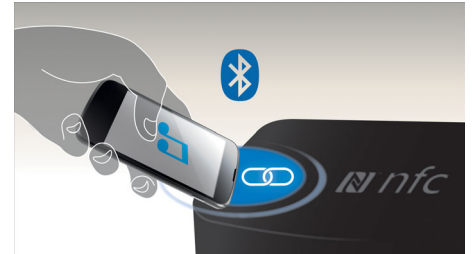

Built-in Wi-Fi

Thanks to built-in Wi-Fi, by simply connecting your home theatre directly to your home network, you can experience a rich selection of popular online services. You can enjoy some of the best websites offering movies, pictures, infotainment and other online content tailored to fit your TV screen.

Bluetooth wireless streaming

Bluetooth wireless music streaming from your music devices

Dolby TrueHD and DTS-HD

Dolby TrueHD and DTS-HD Master Audio Essential deliver the finest sound from your Blu-ray Discs. Audio reproduced is virtually indistinguishable from the studio master, so you hear what the creators intended for you to hear. Dolby TrueHD and DTS-HD Master Audio Essential complete your high definition entertainment experience.

Miracast™

Miracast™ is a peer-to-peer wireless screencasting standard formed via Wi-Fi

Direct connections. Simplified user interface like mirroring the portable device's screen to a bigger screen on a Miracast™ certified device, not limited by pre-built codecs for decoding.

NFC technology

Pair Bluetooth devices easily with one-touch NFC (Near Field Communications) technology. Just tap the NFC-enabled smartphone or tablet on the NFC area of a speaker to turn the speaker on, start Bluetooth pairing and begin streaming music.