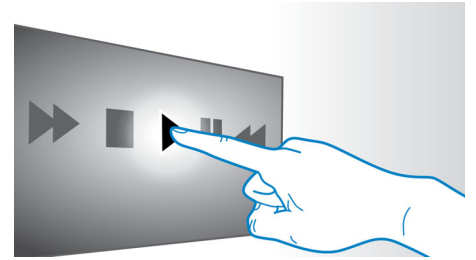

Touch panel for playback

Intuitive touch panel controls allows you to control the volume as well as other playback options by simply pressing the touch sensitive controls on the front panel.