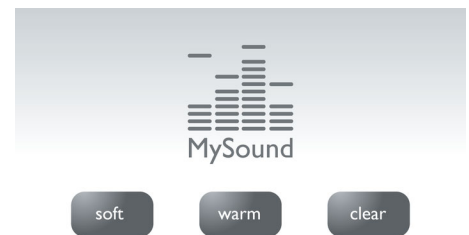

MySound profiles

Sound perception is subjective, and everyone has their own listening preference. MySound brings personality back to every conversation by allowing you to choose the audio profile that best matches your sound preferences: Clear—to make voices sound crisper and clearer; Soft—for friendly, softer tones; Warm—to make voices sound welcoming and warm.