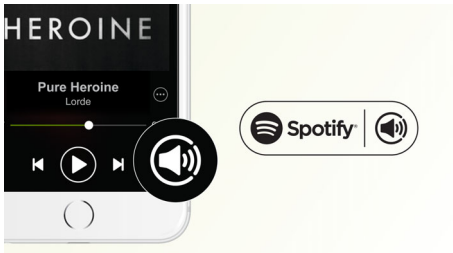

### Just hit the 'PLAY' button

- One-press 'Play' for the last heard Spotify track
- Flip from room (speaker A) to room (speaker B)
- Press 'Play' for 'Music Follows Me'

### Natural clear sound

- Natural clear sound with 2 audiophile-grade drivers

# PHILIPS

Spotify multiroom speaker  
Spotify Connect Multiroom, Just hit "PLAY"

## Spotify as a remote

Using Spotify Connect you can easily browse, explore and play music from any room in the house using your smart device as a remote. With a direct Spotify connection, you can play music straight from the cloud so your smart device can be used for calls or videos, or even go out of range, without interrupting your music. This is also more battery-friendly, since the energy used for music is minimised. All the same great Spotify features are there, from its ready-made lists to its high sampling rates. Everything you need to discover new music and hear it at its best.