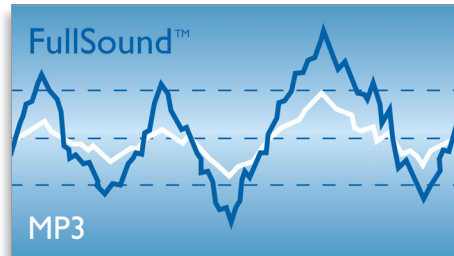

FullSound™

What is music without heart and soul? Philips' innovative FullSound technology faithfully restores sonic details to compressed music, dramatically enriching and enhancing it, so you experience truly immersive music — without any distortion.