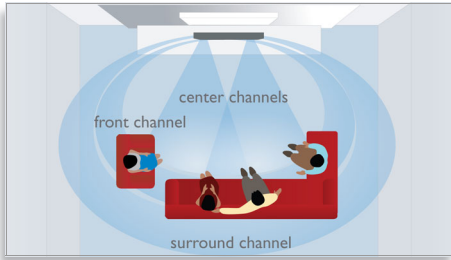

Hear

- Ambisound for 5.1 surround sound from fewer speakers
- FullSound™ to bring a CD listening experience to MP3

Live

- Sophisticated design that matches any flat TV
- Simple to set up on the wall or tabletop

See

- HDMI 1080p upscales to high definition for sharper pictures

Connect

- Hi-Speed USB 2.0 Link plays media from USB flash drives
- EasyLink for easy control of connected devices via HDMI CEC
- MP3 Link plays music from portable media players

asimpleswitch.com

PHILIPS

sense and simplicity

Highlights

Ambisound

Ambisound technology produces truly embracing multi-channel surround sound from fewer speakers. It delivers an immersive 5.1 sound experience without the constraints of sitting position, room shape or size, and without the clutter of multiple speakers and cables. Through the combined effect of psychoacoustic phenomena, array processing and precisely angled driver positioning, Ambisound delivers more sound from fewer speakers.