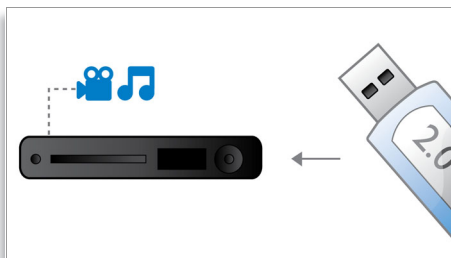

Hi-Speed USB 2.0 Link

The Universal Serial Bus or USB is a protocol standard that is conveniently used to link PCs, peripherals and consumer electronic equipment. Hi-Speed USB devices have a data transfer rate of up to 480 Mbps - up from the

12 Mbps of original USB devices. With Hi-Speed USB 2.0 Link, all you have to do is plug in your USB device, select the movie, music or photo and play away.