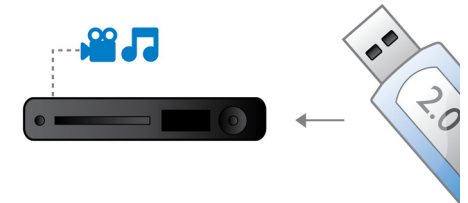

Hi-Speed USB 2.0 Link

The Universal Serial Bus or USB is a protocol standard that is conveniently used to link PCs, peripherals and consumer electronic equipment. Hi-Speed USB devices have a data transfer rate of up to 480 Mbps - up from the 12 Mbps of original USB devices. With Hi-Speed USB 2.0 Link, all you have to do is plug in your USB device, select the movie, music or photo and play away.