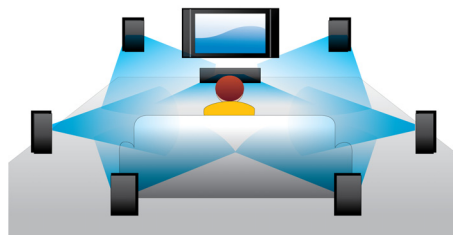

Dolby TrueHD and DTS-HD MA

DTS-HD Master Audio and Dolby TrueHD deliver 7.1 channels of the finest sound from your Blu-ray Discs. Audio reproduced is virtually indistinguishable from the studio master, so you hear what the creators intended for you to hear. DTS-HD Master Audio and Dolby TrueHD complete your high definition entertainment experience.