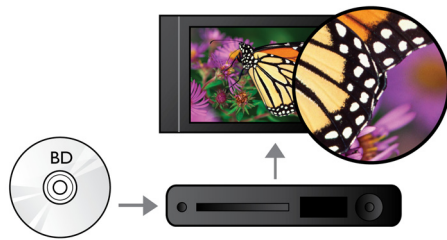

Blu-ray Disc playback

Blu-ray Discs have the capacity to carry high definition data, along with pictures in the 1920 x 1080 resolution that defines full high definition images. Scenes come to life as details leap at you, movements smoothen and images turn crystal clear. Blu-ray also delivers uncompressed surround sound — so your audio experience becomes unbelievably real. The high storage capacity of Blu-ray Discs also allows a host of interactive possibilities to be built in. Seamless navigation during playback and other exciting features such as pop-up menus bring a whole new dimension to home entertainment.