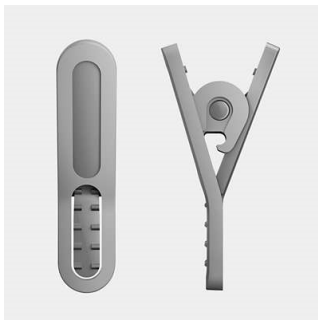

Protection

- Sporty carrying pouch for easy storage
- Kevlar® Reinforced cable for ultimate durability
- Sweat- and moisture-proof – ideal for any workout

Freedom

- 3 ear-tip sizes for the optimum fit
- 5.7-g ultra lightweight design provides ultimate comfort*
- Cable clip included for tangle-free workout
- C-shaped ear tip secures the headphones in place

PHILIPS

Sports headphones with mic
8.6-mm drivers/open-back Ear bud

SHQ1305LF/00

Highlights

3 choices of ear-tip size

3 ear-tip sizes for the optimum fit

5.7-g ultra lightweight design*

Weighing in at just 5.7 g, these ActionFit sports earphones are so light and comfortable that you will forget you are even wearing them. Perfect for keeping you going right through the hard final miles.

Cable clip

A cable clip comes included with ActionFit earphones, keeping the cable out of your way while you push yourself harder.

Sporty carrying pouch for easy storage

Sporty carrying pouch for easy storage

C-shaped stabilising ear tip

C-shaped rubberised ear tips keep the ActionFit earphones tightly in your ears so you can focus on your workout, not on keeping them in.

Hands-free call

Remote control and mic for switching from music to call