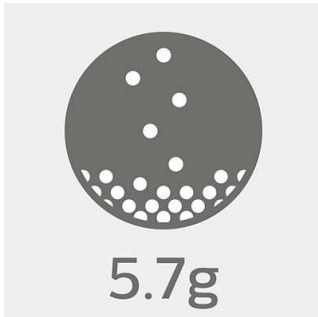

PHILIPS

Sports headphones with mic
8.6-mm drivers/open-back Ear bud

SHQ1305LF/00

Highlights

3 choices of ear-tip size

3 ear-tip sizes for the optimum fit

5.7-g ultra lightweight design*

Weighing in at just 5.7 g, these ActionFit sports earphones are so light and comfortable that you will forget you are even wearing them. Perfect for keeping you going right through the hard final miles.

Connectivity

- Cable Connection: two-parallel, symmetric
- Finishing of connector: Gold plated
- Cable length: 1.2 m
- Connector: 3.5 mm

Outer Carton

- Length: 38 cm
- Number of consumer packages: 24
- Width: 18.1 cm
- Gross weight: 1.9326 kg
- Height: 24.8 cm
- GTIN: 1 69 25970 70528 5
- Net weight: 0.5856 kg
- Tare weight: 1.347 kg