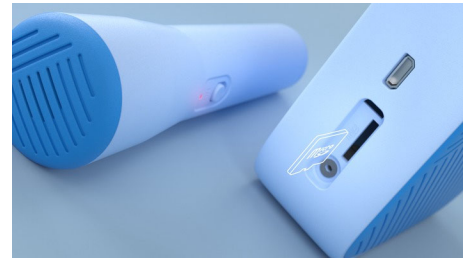

TAS4405N/00

Highlights

Sing it. Say it. Love it!

This ultra-portable Bluetooth speaker features a wireless mic. Kids can sing along to their music, tell stories, or even act out made-up movie scenes with their friends! Whatever they choose to perform, one-touch recording makes it easy for them to lay down their tracks on a micro SD card.