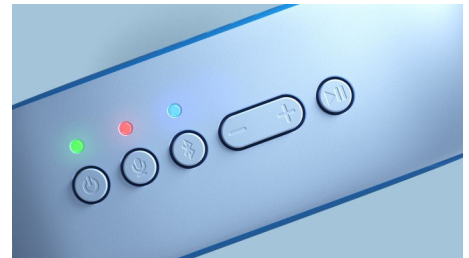

Playtime made easy

You get 6 hours play time, and a full charge takes 2.5 hours. Charging is via micro USB. Five clearly labeled buttons make it easy for kids to play, pause, control volume, switch source, and record.