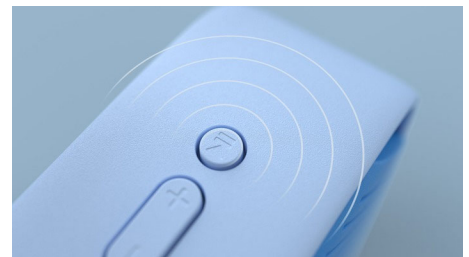

Smart Bluetooth pairing

One long press of the play/pause button gets this wireless Bluetooth speaker ready to pair. Once paired, the speaker remembers the last device it was paired with. Wireless range of the speaker is 10 m.

Issue date 2022-05-14

Version: 8.2.3

12 NC: 8670 001 66818
EAN: 48 95229 10856 1

© 2022 Koninklijke Philips N.V.
All Rights reserved.

Specifications are subject to change without notice.
Trademarks are the property of Koninklijke Philips N.V.
or their respective owners.

www.philips.com