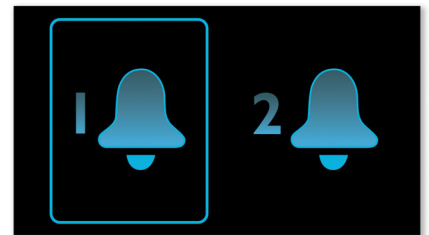

Dual alarm

The Philips audio system comes with two alarm times. Set one alarm time to wake you up and the other time to wake up your partner.

Time and alarm backup

When there is a power failure, this intelligent clock will still maintain and keep its reliable time and your settings. The scheduled alarm remains active even when its display is off - all thanks to a pre-installed battery. When the power comes back on, there is no need to adjust the clock or reinstate settings. More amazingly, even if power supply is not restored, the battery provides enough energy for the buzzer to go off at the alarm time you have set - making sure you never wake up late.