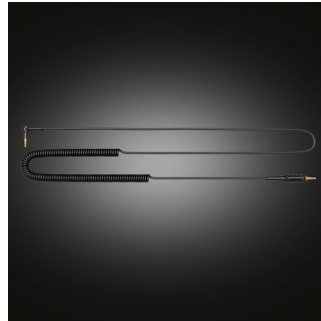

Comfortable for long sessions

- 90 degree swivel ear-shells for DJ monitoring
- Detachable, replaceable and comfortable ear cushions
- Soft, comfortable headband cushioning

Functional and durable

- Folds into a compact form for easy storing and carrying
- 1.3 m cable with coiled section extending to 4.7 m
- Aluminium-hinged alloy steel headband for enhanced durability

90 degree swivel ear-shells

Designed with the professional DJ in mind, the earpieces on these headphones can each rotate 90° – for convenient one-ear listening while track mixing. The swivel can also be put to good use even in more casual listening, when temporary attention has to be paid to external sounds.

Aluminium hinge construction

The Philips A5-PRO combines robust construction with exceptional fit. With its hard

anodised-finish and sturdy yet lightweight aluminium structure, it is the perfect companion to withstand any active DJ environment.

Closed-back architecture

Closed-back system blocks out ambient noise.

Coiled cable expands to 4.7 m

Enjoy greater freedom of movement with a 1.3 m long cable with a coiled section that can extend to 4.7 m. The coil also reduces the strain on parts caused by pulling, while providing extra extension without the tangled mess of cables.