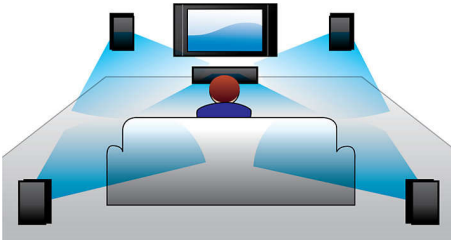

- Dedicated center-channel speaker for superior voice clarity
- Virtual Surround Sound for a realistic movie experience
- 2-way loudspeaker for the best clarity and dynamic range
- Dolby Digital and Pro Logic II surround sound

PHILIPS

Soundbar speaker

3.1 CH wireless subwoofer Google Cast & Spotify Connect, Bluetooth and NFC, 1 HDMI in & HDMI out ARC

Highlights

Center-channel speaker

A centre-channel speaker dedicated especially to voice frequencies anchor speech to the centre of the screen. This offers improved voice positioning and clarity, increasing immersion in movies.

Dolby Digital and Pro Logic II

A built-in Dolby Digital decoder eliminates the need for an external decoder by processing all six channels of audio information to provide a surround sound experience and an astoundingly natural sense of ambience and dynamic realism. Dolby Pro Logic II provides five channels of surround processing from any stereo source.

Virtual Surround Sound

Philips Virtual Surround Sound produces rich and immersive surround sound from less than five-speaker system. Highly advanced spatial algorithms faithfully replicate the sonic characteristics that occur in an ideal 5.1-channel environment. Any high quality stereo