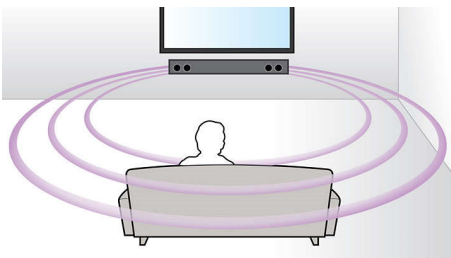

- Dedicated center-channel speaker for superior voice clarity
- Virtual Surround Sound for a realistic movie experience
- 2-way loudspeaker for the best clarity and dynamic range
- Dolby Digital and Pro Logic II surround sound

PHILIPS

Soundbar speaker

3.1 CH wireless subwoofer Google Cast & Spotify Connect, Bluetooth and NFC, 1 HDMI in & HDMI out ARC

Highlights

Center-channel speaker

A centre-channel speaker dedicated especially to voice frequencies anchor speech to the centre of the screen. This offers improved voice positioning and clarity, increasing immersion in movies.

Dolby Digital and Pro Logic II

A built-in Dolby Digital decoder eliminates the need for an external decoder by processing all six channels of audio information to provide a surround sound experience and an astoundingly natural sense of ambience and dynamic realism. Dolby Pro Logic II provides five channels of surround processing from any stereo source.

Virtual Surround Sound

Philips Virtual Surround Sound produces rich and immersive surround sound from less than five-speaker system. Highly advanced spatial algorithms faithfully replicate the sonic characteristics that occur in an ideal 5.1-channel environment. Any high quality stereo