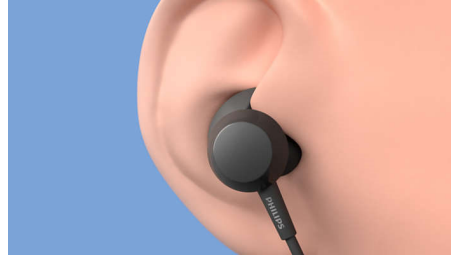

## BASS boost button

These wireless headphones boast 8.2 mm neodymium drivers that give you clear sound and punchy bass. When you want more, simply press the BASS boost button on the in-line remote. You'll feel the difference instantly.

## Secure, flexible, comfortable

The oval acoustic tube and interchangeable earbud covers give you a comfortable in-ear fit. Soft wing tips fit snugly under the ridge of your ear, enabling a secure fit and better passive noise isolation.