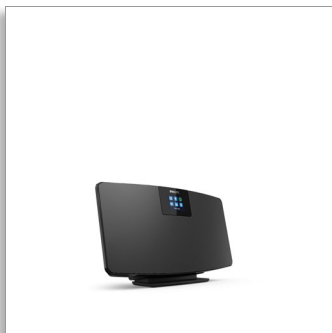

Philips
Internet Radio

DAB+
Spotify connect
Bluetooth®

TAM2805

Super slim. Feature packed.

Short on space? Go big on entertainment. As well as Internet radio and DAB+, this slender wall-mountable micro system gives you Spotify Connect compatibility and Bluetooth streaming. You can even connect your CD player or record deck.

Flexible placement. Attractive design.

- Slim, wall-mountable design. Or free-standing on a counter
- 2 x 2.75" full-range drivers. 10 W maximum output power
- One small system for all your music
- Perfect for smaller spaces

Fill the room with tunes

- 2.4" colour TFT display. Included remote
- Alarm. Wake to your favourite radio station or a tone
- Convenience and control
- Main unit dimensions (including stand): 400 x 220 x 100 mm

Convenience and control

An easy-to-use remote puts key system functions at your fingertips. The colourful display panel shows album art and song information from Spotify Connect and station logos when you use Internet radio or DAB+.