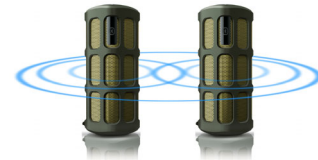

Pairing 2 shoqboxes

You can pair 2 SHOQBOX speakers with the smart sensor for a stereo system of Left and Right channels. Simply place the two speakers side by side and swipe your hands over both sensors from outside in simultaneously. Perfect for a party or gathering. Enjoy big stereo sound from music, movies and games.