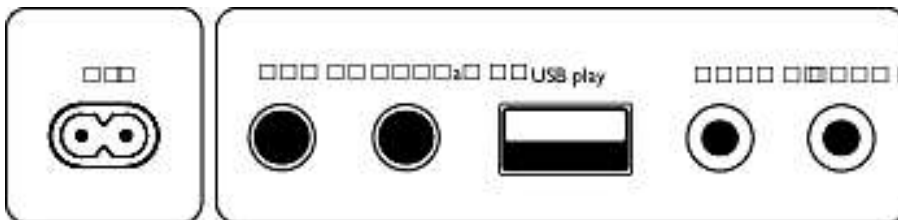

Supported Audio Formats

- Bluetooth: SBC
- USB: MP3, WAV, WMA, FLAC

Convenience

- Karaoke: echo control, vocal fader, voice changer, MIC volume
- Volume control: Tact switch
- Light Effect: Yes, speaker light effect, strobe light
- Guitar control
- Display screen: LED

Compatibility

- Smartphone/tablet APP control: No

Power

- Battery Capacity: 4400 mAh, 7.4 V
- Power supply: 100-240VAC, 50/60Hz
- Battery Type: Lithium-ion (built-in)
- Battery life time: 14 hour(s)
- Charging time: 3 hour(s)
- Power bank: Yes, integrated (5V/1A)

Packaging dimensions

- Height: 75.6 cm
- Packaging type: Carton
- Type of shelf placement: Standing
- Width: 42.5 cm
- Depth: 37 cm
- Height: 29.8 inch
- Number of products included: 1
- Width: 16.7 inch
- Gross weight: 14.04 kg
- Depth: 14.6 inch
- Nett weight: 11.4 kg
- Gross weight: 30.953 lb
- Nett weight: 25.132 lb
- Tare weight: 2.64 kg
- Tare weight: 5.820 lb
- UPC: 8 40063 20189 7

Product dimensions

- Height: 70 cm
- Width: 30.9 cm
- Depth: 32.2 cm
- Width: 12.2 inch
- Height: 27.6 inch
- Depth: 12.7 inch
- Weight: 10.52 kg
- Weight: 23.192 lb

Accessories

- Included accessories: AC Power Cord, Quick start guide, Warranty certificate, Safety warranty sheet

Display

- Backlight: blue
- Charging indicator: red

Issue date 2024-03-08

Version: 6.2.4

UPC: 8 40063 20189 7

© 2024 Koninklijke Philips N.V.
All Rights reserved.

Specifications are subject to change without notice.
Trademarks are the property of Koninklijke Philips N.V.
or their respective owners.

www.philips.com