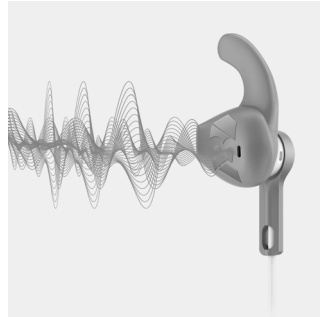

High-performance sound

8.6-mm neodymium drivers pump out high-performance sound, pushing you to perform at your best.