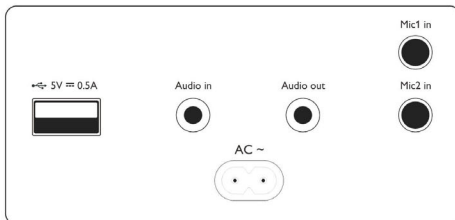

Packaging dimensions

- Height: 41.4 cm
- Packaging type: Carton
- Type of shelf placement: Standing
- Width: 38.2 cm
- Depth: 37 cm
- Number of products included: 1
- EAN: 48 95229 12632 9
- Gross weight: 7.7 kg
- Net weight: 6.035 kg
- Tare weight: 1.665 kg

Product dimensions

- Height: 30.6 cm
- Width: 30 cm
- Depth: 30 cm
- Weight: 5.94 kg

Accessories

- Included accessories: AC Power Cord, Quick start guide, Warranty certificate, Safety warranty sheet

Issue date 2024-03-24