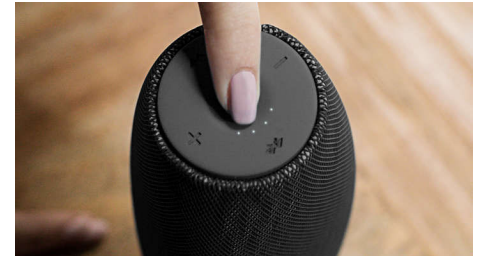

Battery indicator

Finally, a Bluetooth speaker that provides a simple, clear way to see how much remaining power you have! With EverPlay, simply push the power button to see how much battery is left.

USB strap

Recharging has never been so easy. When the power starts to run low, use the handy two-in-one strap-USB charging cable. Plug it in for power, or use it to attach the speaker to a bag for easy portability.