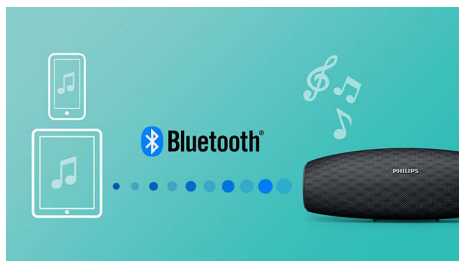

## Twin front-firing speakers

EverPlay speaker makes no compromises when it comes to quality sound. With two front-firing neodymium drivers, it delivers clear, natural, powerful sound with deep and rich bass. Perfect for any style of music, whether you're playing it loud for a party or enjoying a quiet, mellow moment.

## Wireless music streaming

Bluetooth is a wireless communication technology that is both robust and energy-efficient. The technology allows easy wireless connection to iPod/iPhone/iPad or other

Bluetooth devices, such as smartphones, tablets or even laptops. So you can enjoy your favorite music, sound from video or game wireless on this speaker easily.