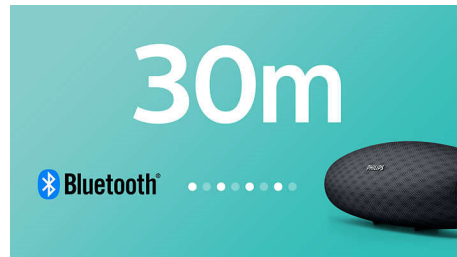

## Wireless music streaming

Bluetooth is a wireless communication technology that is both robust and energy-efficient. The technology allows easy wireless connection to iPod/iPhone/iPad or other

Bluetooth devices, such as smartphones, tablets or even laptops. So you can enjoy your favorite music, sound from video or game wireless on this speaker easily.

## 30m Bluetooth range

Move freely around with your smart phone, without worrying about dropping your music. EverPlay speaker offers an incredibly stable and long-range Bluetooth connection up to 30 metres or 100 feet, three times faster than industry standards. The speakers are equipped with a sensitivity antenna and radio frequency filter to minimize background interference.