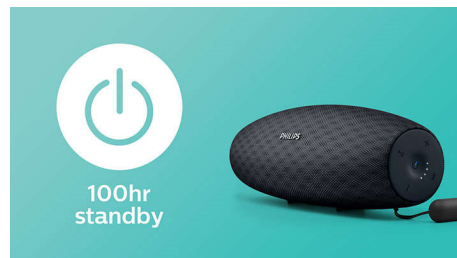

100-hr standby time

EverPlay's intelligent standby mode gives you an incredible 100 hours of standby time and the speaker can be woken from power-off mode simply by your smart device.

Built-in microphone

With its built-in microphone, this speaker also works as a speaker phone. When a call comes in, the music is put on pause and you can talk via the

BT7900B/37

speaker. Call for a business meeting. Or, call your friend from a party. Either way, it works great.