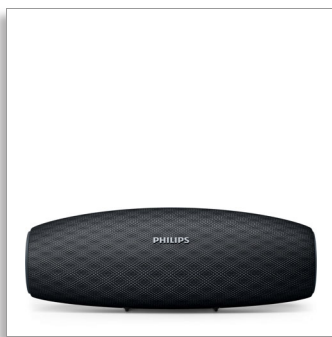

Philips  
wireless portable speaker

**14W, 10hr**

Long Bluetooth range  
Waterproof, dustproof  
Quick charge option

**BT7900B**

## Music never stops

My music never stops. Everplay wireless portable speaker keeps playing all the time without interruption thanks to the strong Bluetooth connection and intuitive charging options. Its custom fabric makes it beautiful as well as super durable

### Intuitive charging

- Quick-charge recharges speaker 3 times faster
- Battery indicator to easily view power level
- USB cable doubles as a strap

# PHILIPS

wireless portable speaker  
14W, 10hr Long Bluetooth range, Waterproof, dustproof, Quick charge option