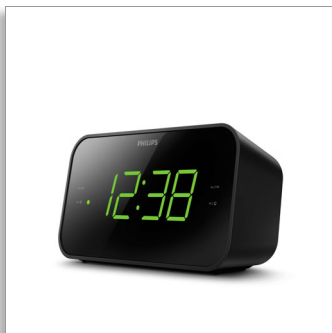

Philips
Clock Radio

Large, clear display
FM digital tuning
Dual alarm

TAR3306

Always clear. Always on time.

Wake to a favourite radio station or an alarm tone with this slimline FM clock radio. A gently rising volume eases you into the day, and the Sleep Timer lets you drift off to the radio at night. A big display makes it easy to see the time.

Beautifully simple

- Easy-to-read display with adjustable brightness
- Buttons on top for tuning, volume, alarm and more
- Dimensions: 186 x 96 x 65 mm
- Slender body. Solid build

Compact form. Easy function.

- Clear, simple display with large clock digits
- FM digital tuning with 20 presets
- Dual alarm function. Set two alarms
- Wake to an alarm tone or the radio

PHILIPS

Clock Radio
Large, clear display FM digital tuning, Dual alarm

Highlights

Clear, simple display

Tell the time at a glance with this FM alarm clock radio. The large digits mean the display is easy to see from any angle, and you can adjust the brightness to suit your room. Simple controls take care of setting the alarm, volume and tuning.