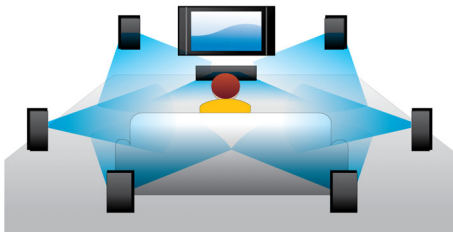

Dolby TrueHD and DTS-HD MA

DTS-HD Master Audio and Dolby TrueHD delivers 7.1 channels of the finest sound from your Blu-ray Discs. Audio reproduced is virtually indistinguishable from the studio master, so you hear what the creators intended for you to hear. DTS-HD Master Audio and Dolby TrueHD complete your high definition entertainment experience.