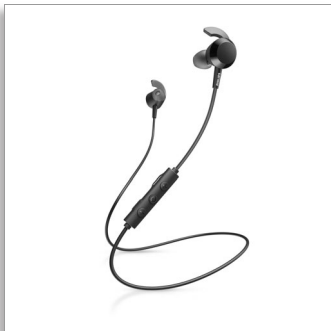

Philips  
In-ear wireless headphones

8.2mm drivers/ closed back  
In-ear

TAE4205BK

## Feel that bass

Love those moments where the bass kicks in? These in-ear wireless headphones deliver stronger bass at the touch of a button! You get 10 hours play time, fast charging, and soft wing tips for a secure fit and better passive noise isolation.

### From playlists to calls

- Headphone cable sits comfortably behind your neck
- Inline remote. Easily switch from playlist to calls
- Smart pairing. Automatically find Bluetooth devices