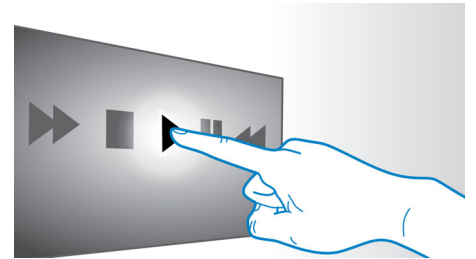

Touch panel for playback

Intuitive touch panel controls allows you to control the volume as well as other playback options by simply pressing the touch sensitive controls on the front panel.