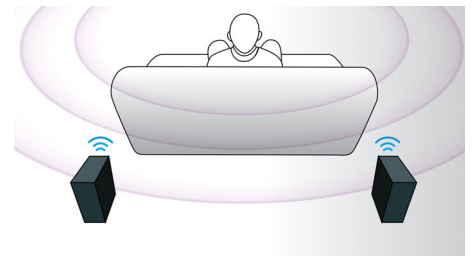

Wireless rear speakers option

Wireless rear speakers give you scalability and mobility in speaker placement. Developed using interference-free technology, wireless speakers provide full surround sound without unsightly wire connections.