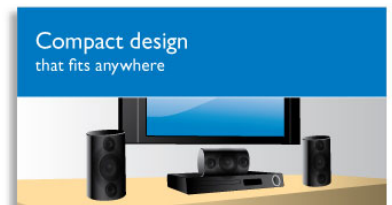

Compact design

Compact design that fits anywhere