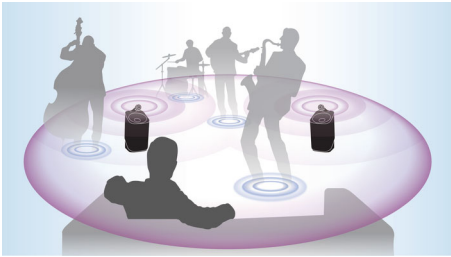

PHILIPS

Highlights

SoundSphere

Bask in the glory and energy of music as SoundSphere gives you each note as the artist intended. Delivering clear and natural audio, SoundSphere creates a sound impression that is deeper and wider. The result is life-like audio that will make you believe the artists are performing before you. Each SoundSphere speaker features a tweeter that hangs above the speaker box. The tweeter is able to emit sound more clearly and in all directions. Precise audio crossover engineering and careful positioning of the woofer to embrace the tweeter ensures minimized interference and even more natural sound.