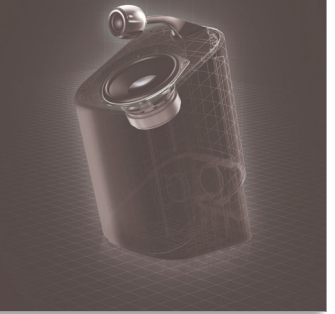

Philips Streamium
Wi-Fi component Hi-Fi
system

Streamium

MCI900

Feel the emotions of a live performance

Obsessed with sound

This Philips MCI900/12 Streamium Wi-Fi component Hi-Fi system with SoundSphere speakers, for sound so natural you'll think the artists were performing in front of you. 160GB HDD, Internet radio, color display and easy navigation.

Authentic sound that comes alive

- SoundSphere for natural, deeper and wider sound impression
- Aluminum speakers for fidelity sound from optimal rigidity
- FullSound enriches your music with fuller bass and clarity

Superb performance

- Gold-plated speaker connector for finest signal transmission
- 2x50W RMS Hi-Fi sound with Class "D" Digital Amplifier
- HDMI 1080p upscales to high definition for sharper pictures

All your music on one wireless system

PHILIPS

Highlights

SoundSphere

Bask in the glory and energy of music as SoundSphere gives you each note as the artist intended. Delivering clear and natural audio, SoundSphere creates a sound impression that is deeper and wider. The result is life-like audio that will make you believe the artists are performing before you. Each SoundSphere speaker features a tweeter that hangs above the speaker box. The tweeter is able to emit sound more clearly and in all directions. Precise audio crossover engineering and careful positioning of the woofer to embrace the tweeter ensures minimized interference and even more natural sound.