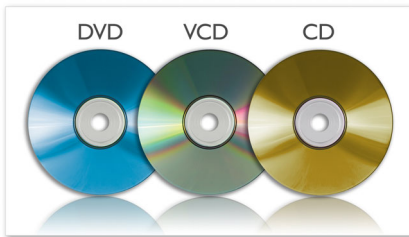

DVD, DVD+/-RW, (S)VCD, CD

The Philips Portable DVD player is compatible with most DVD and CD discs available in the market. DVD, DVD+/-R, DVD+/-RW, (S)VCD, and CD – all of them can play on the DVD player. DVD+/-R is a shorthand term for a DVD drive that can accept both of the common recordable DVD formats. Likewise, DVD+/-RW handles both common rewritable disc types.