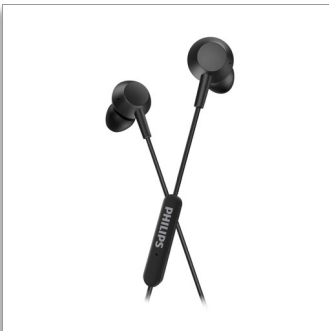

Philips
In-ear headphones with
mic

Powerful bass

Lightweight, in-ear fit
3 button in-line remote
USB-C connector

TAE5008BK

Here comes the bass.

Enjoy punchy bass for all of your tunes. These in-ear headphones boast a comfortable fit, and the in-line remote makes it easy to navigate playlists. Perfect for when a call comes in just as the bass is about to drop on your favourite track!

Big beats. Bold bass

- Powerful 10 mm drivers
- Punchy bass. Clear sound no matter what you're listening to
- Built-in DAC enhances the sound quality

From playlists to vital calls

- 3 button in-line remote. Easily control music and calls
- Built-in mic. Switch from playlist to call in an instant
- 1.2 m cable with USB-C connector

Easy comfort. Secure fit

- Rock your music in real comfort all day
- Oval acoustic tube fits comfortably in your ear canal
- 3 interchangeable rubber eartips

PHILIPS

In-ear headphones with mic
Powerful bass Lightweight, in-ear fit, 3 button in-line remote, USB-C connector

Product dimensions

- Height: 7 cm
- Width: 5.5 cm
- Depth: 2 cm
- Weight: 0.012 kg

Accessories

- Eartips: 3 sizes (S/M/L)

Design

- Colour: Black
- Ear coupling material: Silicone
- Ear fitting: In-ear
- In-ear fitting type: Silicone ear-tip