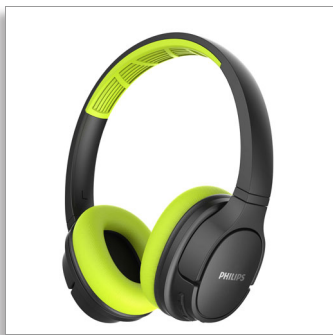

Philips  
Wireless Headphone

40mm drivers/closed-back

Over-ear  
Sweat/ water proof

TASH402LF

## Stay cool.

However hot you get.

Crush your personal best with these wireless sweat-resistant over-ear sports headphones. Lightweight and comfortable, they pack 20 hours play time into a single charge. Cooling ear-cup cushions keep you focused when the going gets hot.

### From workout playlist to vital call

- 40 mm neodymium acoustic drivers
- Detailed sound. Good bass. Great passive noise isolation
- Smart pairing. Automatically find your Bluetooth device