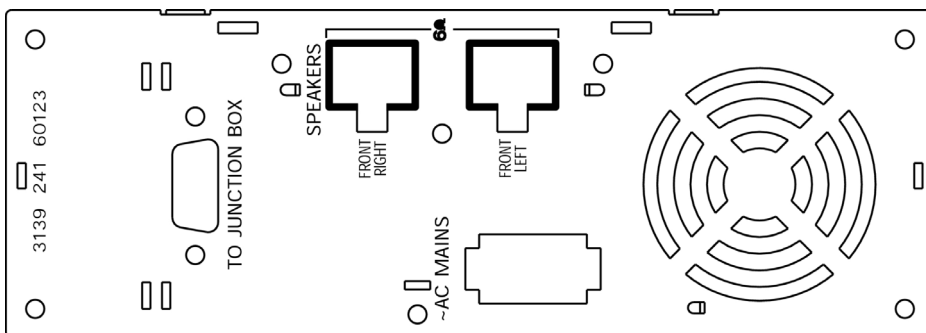

Multi-format DVD player

Multi-format DVD player

Progressive Scan

Progressive Scan doubles the vertical resolution of the image resulting in a noticeably sharper picture. Instead of sending a field comprising the odd lines to the screen first, followed by the field with the even lines, both fields are written at one time. A full image is created instantaneously, using the maximum resolution. At such a speed, your eye perceives a sharper picture with no line structure.

Clean & neat cable management

The clean and clever cable management system allows you to manage your cable connections through an ergonomically designed interface.

Issue date 2018-04-11

Version: 2.0.5

12 NC: 9073 100 12436