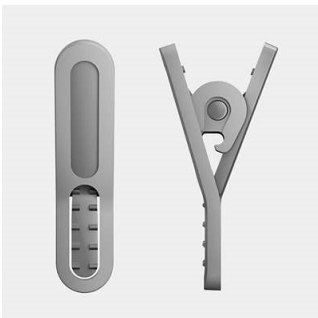

protection

- Sporty carrying pouch for easy storage
- Kevlar® Reinforced cable for ultimate durability
- Sweat and moisture proof - ideal for any workout

Freedom

- 3 ear tip sizes for the optimum fit
- Cable clip included for tangle-free workout
- 7.1g ultra lightweight design provides ultimate comfort*
- Adjustable earhook for personalized fit

Intensity

- High performance sound drives peak performance
- Insert earphones provide sound isolation

PHILIPS

Highlights

3 choices of ear tips sizes

3 ear tip sizes for the optimum fit

7.1g ultra lightweight design*

Cable clip

A cable clip comes included with ActionFit earphones, keeping the cable out of your way while you push yourself harder.

Sporty carrying pouch for easy storage

Kevlar® Reinforced cable

Kevlar® reinforced headphone cables are tough enough to survive even the roughest of workouts.

Adjustable earhook

An adjustable ear hook ensures the ActionFit SHQ3300 headphones fit your ears perfectly. Just put the headphones on and slide the adjustable hook up or down for a snug fit. Whatever your workout or terrain, your headphones will stay on comfortably.