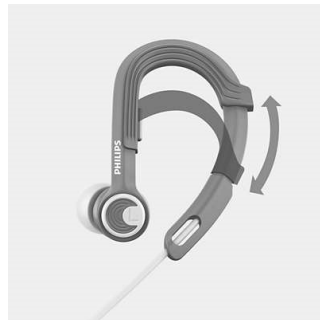

protection

- Sporty carrying pouch for easy storage
- Kevlar® Reinforced cable for ultimate durability
- Sweat and moisture proof - ideal for any workout

Freedom

- 3 ear tip sizes for the optimum fit
- Cable clip included for tangle-free workout
- 7.1g ultra lightweight design provides ultimate comfort*
- Adjustable earhook for personalized fit

Cable clip

A cable clip comes included with ActionFit earphones, keeping the cable out of your way while you push yourself harder.

Sporty carrying pouch for easy storage

Kevlar® Reinforced cable

Kevlar® reinforced headphone cables are tough enough to survive even the roughest of workouts.

Adjustable earhook

An adjustable ear hook ensures the ActionFit SHQ3300 headphones fit your ears perfectly. Just put the headphones on and slide the adjustable hook up or down for a snug fit. Whatever your workout or terrain, your headphones will stay on comfortably.

High performance sound

8.6mm neodymium drivers pump out high performance sound, pushing you to perform at your best.

Sound isolation

Insert earphones create a tight seal in the ear canal, resulting in a strong isolation effect. Our oval acoustics tubes are ergonomically optimized to ensure exceptional fit.