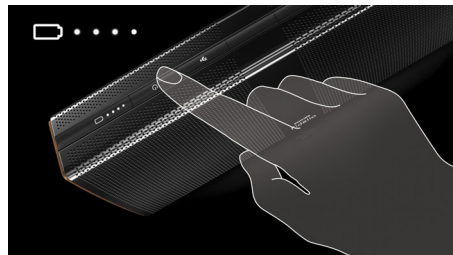

Battery level

Just touch the speaker lightly and it will display the battery level.

Specifications

Compatibility

- iPad: iPad 1, iPad 2, new iPad
- iPhone: iPhone 3, iPhone 3GS, iPhone 4, iPhone 4S
- iPod touch: 3rd generation or later
- Android tablets and smartphones
- other Bluetooth-enabled device

Loudspeakers

- Loudspeaker enhancement: wOOx Bass Radiator
- Speaker drivers: 2 x 3/4" soft dome tweeter, 4 x 2" full-range woofer
- Output power (RMS): 20 W

Accessories

- Included accessories: AC-DC Adapter, Quick install guide, Warranty certificate, World Wide Warranty leaflet

Connectivity

- Bluetooth profiles: A2DP
- Bluetooth range: Line of sight, 10 m or 30 ft
- Audio in (3.5 mm)
- USB charging

Dimensions

- Product dimensions (WxDxH): 287 x 63 x 127 mm
- Packaging dimensions (WxDxH): 326 x 101 x 224 mm

Power

- Power supply: 100-240 VAC, 50/60 Hz
- Battery type: Li-ion (built-in)
- Operating time on battery: 8 hr

Issue date 2013-09-23

Version: 7.0.5

12 NC: 8670 000 96384
EAN: 08 71258 16628 20

© 2013 Koninklijke Philips N.V.
All Rights reserved.

Specifications are subject to change without notice.
Trademarks are the property of Koninklijke Philips N.V.
or their respective owners.

www.philips.com