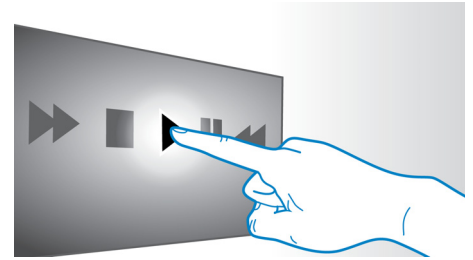

Touch panel for playback

Intuitive touch panel controls allows you to control the volume as well as other playback options by simply pressing the touch sensitive controls on the front panel.