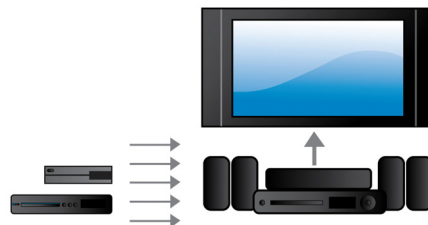

## HDMI Hub

HDMI Hub provides additional HDMI ports to allow you to connect other devices such as your game console or HD set-top box to your home theater conveniently. By connecting your devices through the HDMI Hub, you can enjoy high-definition sound and picture for all your entertainment.