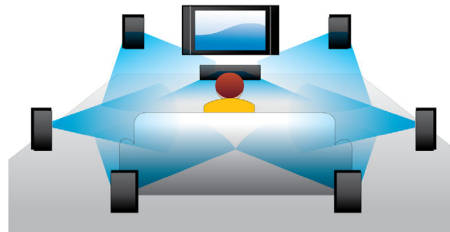

Dolby TrueHD

Dolby TrueHD deliver the finest sound from your Blu-ray Discs. Audio reproduced is virtually indistinguishable from the studio master, so you hear what the creators intended for you to hear. Dolby TrueHD complete your high definition entertainment experience.

Dolby Digital DTS2.0

Dolby Digital DTS2.0 for ultimate movie experience