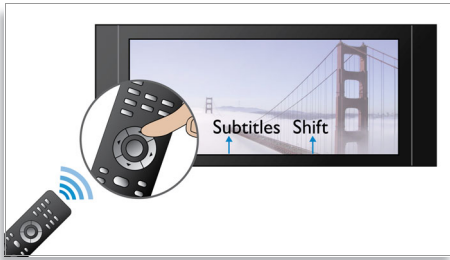

## Subtitle Shift

Subtitle Shift is an enhancement feature that lets users manually adjust a movie's subtitle positioning on the television or computer screen. Using the remote control, users can shift the subtitles up and down on the screen. On widescreen displays, such as 21:9 cinema and projectors, the subtitles sometimes get cut off. In order to see them clearly, the user has to change the display aspect ratio, which defeats the purpose of the widescreen. With the Subtitle Shift feature, the user can retain the correct display aspect ratio and have the subtitles ideally positioned on the screen.