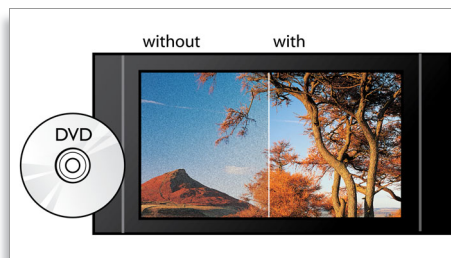

DVD video upscaling

HDMI 1080p upscaling delivers images that are crystal clear. DVD movies in standard definition can now be enjoyed in high definition

resolution - ensuring more details and more true-to-life pictures. Progressive Scan (represented by "p" in "1080p") eliminates the line structure prevalent on TV screens, again ensuring relentlessly sharp images. To top it off, HDMI makes a direct digital connection that can carry uncompressed digital HD video as well as digital multi-channel audio, without conversions to analogue - delivering perfect picture and sound quality, completely free from noise.