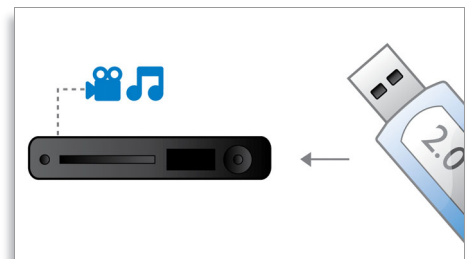

Hi-Speed USB 2.0 Link

The Universal Serial Bus or USB is a protocol standard that is conveniently used to link PCs, peripherals and consumer electronic equipment. Hi-Speed USB devices have a data transfer rate of up to 480 Mbps - up from the 12 Mbps of original USB devices. With Hi-Speed USB 2.0 Link, all you have to do is plug in your USB device, select the movie, music or photo and play away.