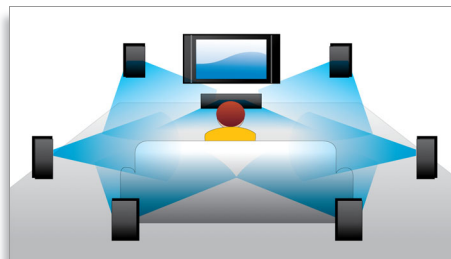

Dolby TrueHD and DTS-HD MA

DTS-HD Master Audio and Dolby TrueHD deliver 7.1 channels of the finest sound from your Blu-ray Discs. Audio reproduced is virtually indistinguishable from the studio master, so you hear what the creators intended for you to hear. DTS-HD Master Audio and Dolby TrueHD complete your high definition entertainment experience.