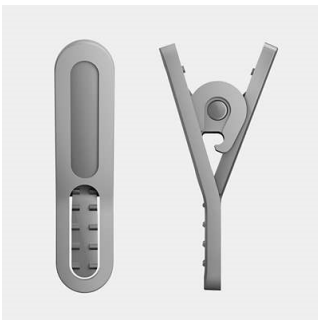

protection

- Sporty carrying pouch for easy storage
- Kevlar[®] Reinforced cable for ultimate durability
- Sweat and moisture proof – ideal for any workout

Freedom

- 3 ear tip sizes for the optimum fit
- 5.7g ultra lightweight design provides ultimate comfort*
- Cable clip included for tangle-free workout
- C-shaped ear tip secures the headphones in place

Intensity

- High performance sound drives peak performance
- Open acoustic design lets you be aware of your surroundings

PHILIPS

Highlights

3 choices of ear tips sizes

3 ear tip sizes for the optimum fit

5.7g ultra lightweight design*

Cable clip

A cable clip comes included with ActionFit earphones, keeping the cable out of your way while you push yourself harder.

Sporty carrying pouch for easy

Sporty carrying pouch for easy storage

C-shaped stabilizing ear tip

Connectivity

- Cable Connection: two-parallel, symmetric

- Finishing of connector: Gold plated
- Cable length: 1.2 m
- Connector: 3.5 mm

Accessories

- Storage pouch
- Cable management: Cable clip

Design

- Color: Pink