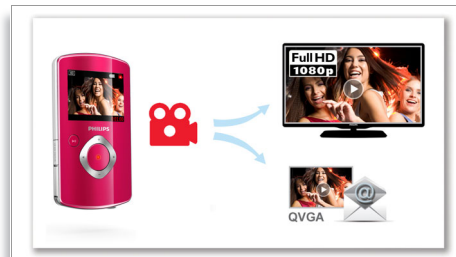

Integrated USB plug

Integrated USB plug for no-fuss connection to your PC/Mac

Advanced anti-shake

Advanced anti-shake lets you take great videos that you will always be proud to share. Steady and undistorted videos are ensured by gyro sensors that are armed with advanced algorithms. The sensors take measurements of the distance between the ground and the camera lens, and make the necessary

corrections whenever the camcorder wobbles. This advanced technology gives you blur-free pictures every time, letting you capture the best moments in life in amazing videos.

Dual format recording

Full HD videos are great for watching on HD TVs. But should you want to email the video or share it online, the large HD file will have to be compressed and converted into an email-friendly format. Your camcorder takes away that hassle by offering dual format recording. Turn the feature on and your videos are recorded in two formats simultaneously – full HD (1080p) and email-friendly QVGA (240p) formats. This lets you enjoy your videos to the fullest on your HD TV, and gives you a format you can immediate share electronically.