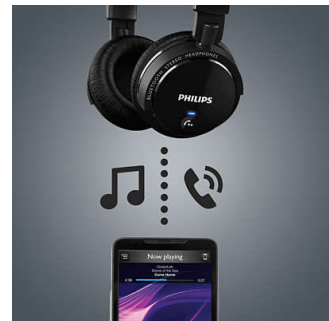

SHB5500BK/00

allow the headphone parts to be moved with ease.

Soft, comfortable ear cushions

Soft ear cushions for long listening comfort

Wireless music & call control

When it comes to endless music listening pleasure and hassle-free switching between music and calls, nothing beats Bluetooth! To enjoy your favorite hits, pair your Philips headset with your Bluetooth-enabled smart phone or tablet, then all it takes is a tap on each earshell's intuitive control to change the volume or pause a song while you handle incoming and outgoing calls.