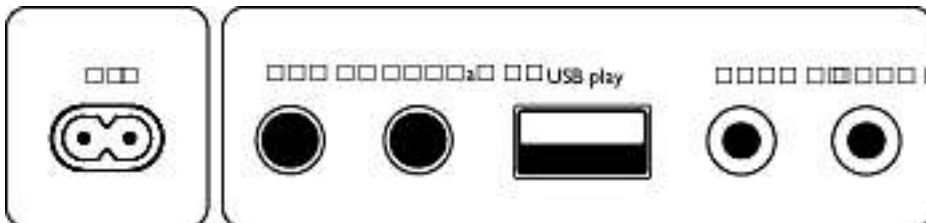

Supported Audio Formats

- Bluetooth: SBC
- USB: MP3, WAV, WMA, FLAC

Convenience

- Karaoke: Echo control, MIC volume, vocal fader, voice changer
- Volume control: Tact switch
- Guitar control

Power

- Battery Capacity: 2200 mAh, 7.4 V
- Power supply: 100-240VAC, 50/60Hz
- Battery life time: 14 hour(s)
- Charging time: <=3 hour(s)

Packaging dimensions

- Height: 52.2 cm
- Packaging type: Carton
- Type of shelf placement: Standing
- Width: 39 cm
- Depth: 37 cm
- Height: 20.6 inch
- Number of products included: 1
- Width: 15.4 inch
- Gross weight: 8.7 kg
- Depth: 14.6 inch
- Nett weight: 7.04 kg
- Gross weight: 19.180 lb
- Nett weight: 15.520 lb
- Tare weight: 1.66 kg
- Tare weight: 3.660 lb
- UPC: 8 40063 20188 0

Product dimensions

- Height: 46.05 cm
- Width: 30.9 cm
- Depth: 32.2 cm
- Width: 12.2 inch
- Height: 18.1 inch
- Depth: 12.7 inch
- Weight: 6.95 kg
- Weight: 15.322 lb

Accessories

- Included accessories: AC Power Cord, Quick start guide, Warranty certificate, Safety warranty sheet

Display

- Backlight: blue
- Display Type: LED display screen; Speaker light effect, strobe light
- Charging indicator: red

Issue date 2024-03-08

Version: 5.1.2

UPC: 8 40063 20188 0

© 2024 Koninklijke Philips N.V.
All Rights reserved.

Specifications are subject to change without notice.
Trademarks are the property of Koninklijke Philips N.V.
or their respective owners.

www.philips.com