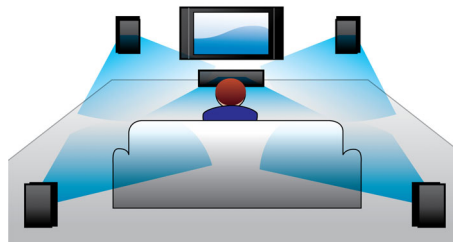

asimpleswitch.com

asimpleswitch.com

PHILIPS

Highlights

Full HD 3D Blu-ray

Be enthralled by 3D movies in your own living room on a Full HD 3D TV. Active 3D uses the latest generation of fast switching displays for real life depth and realism in full 1080x1920 HD resolution. By watching these images through special glasses with right and left lenses that are timed to open and close in synchrony with alternating images, the full HD 3D viewing experience is created in your home cinema. Premium 3D movie releases on Blu-ray offer a wide, high quality selection of content. Blu-ray also delivers uncompressed surround sound for an unbelievably real audio experience.

Soft dome tweeters

Soft Dome Tweeters reproduce clear high and mid-range frequencies that enhance the overall clarity of sound from the speakers.

Dolby TrueHD and DTS-HD

Dolby TrueHD and DTS-HD Master Audio Essential deliver the finest sound from your Blu-ray Discs. Audio reproduced is virtually indistinguishable from the studio master, so you hear what the creators intended for you to hear. Dolby TrueHD and DTS-HD Master Audio Essential complete your high definition entertainment experience.