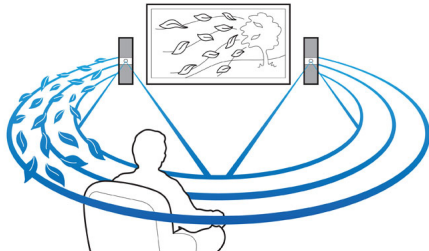

Crystal Clear Sound

With Philips' Crystal Clear Sound, you will now be able to discern and appreciate every sound detail, the way it's meant to be heard and as the artist or director intended! Crystal Clear Sound reproduces the sound source - whether it's an action movie, a musical or a live performance - faithfully, precisely and without any distortion. Philips home theaters with Crystal Clear Sound keep audio processing to a minimum, preserving the purity of the original audio content. The result is greater sonic accuracy delivered to your ears.